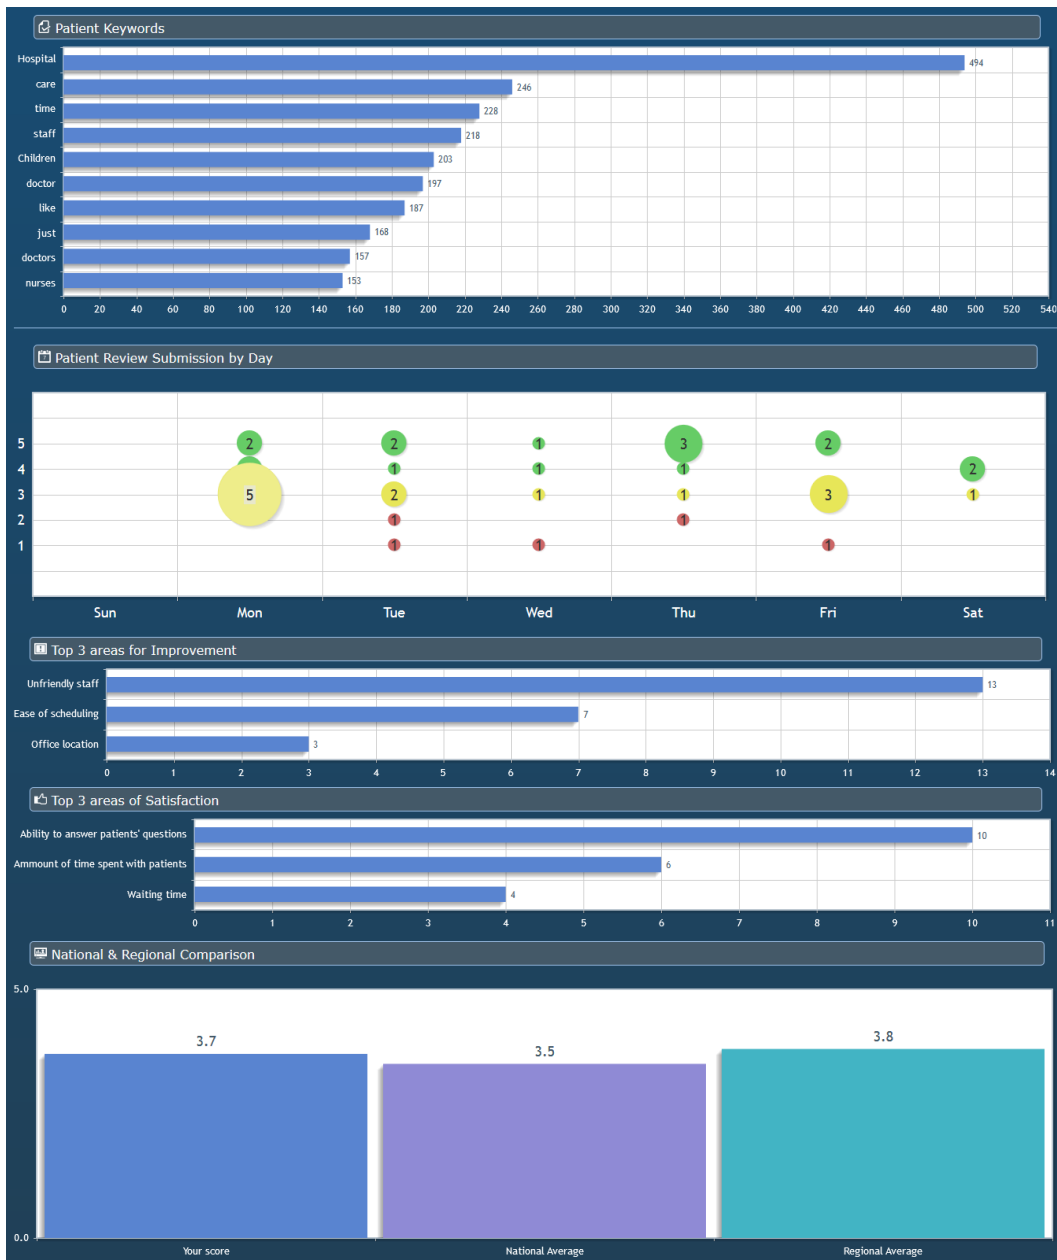

Sample Insights Report

Powered by metriQ LABS

(page 2)

It takes less than 5 minutes to get started

You can reach us directly by phone at (425) 786 9052 or contact us by email at: contact@metriqlabs.com

For more information visit us at: www.metriqlabs.com